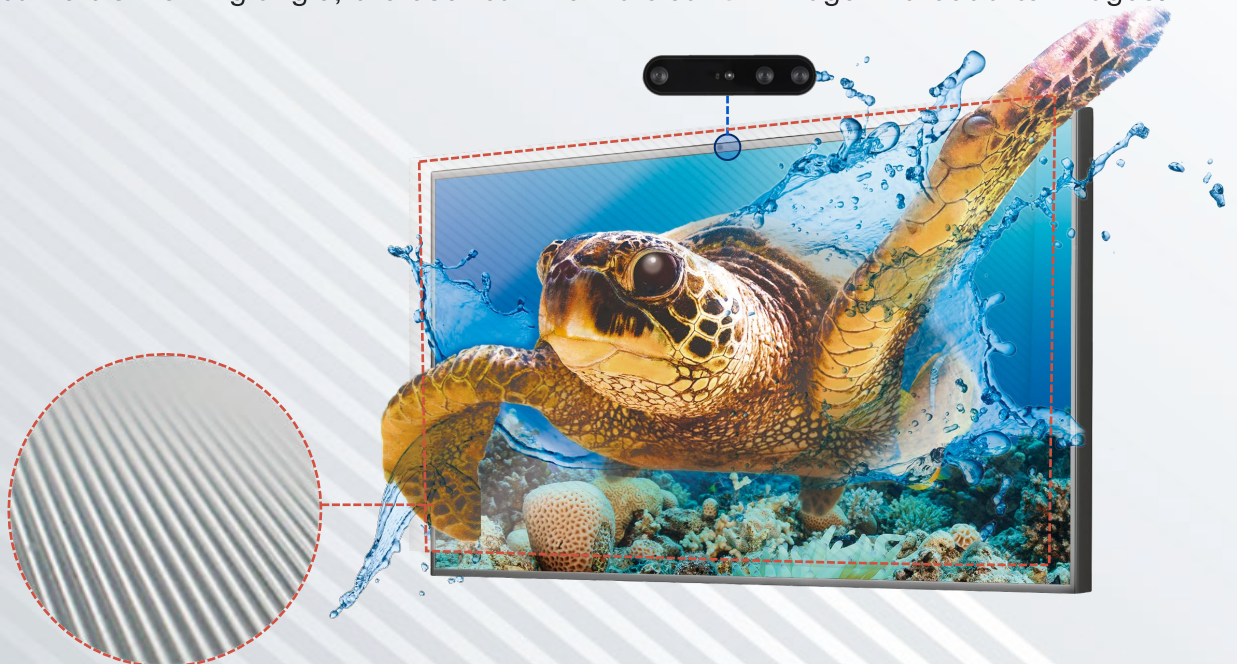

32" Chooyu Light Field 3D Display

Chooyu is a 32-inch Light field (Glasses-free 3D) 3D display that allows you to view stereoscopic images without wearing 3D glasses. It runs as a system with eye tracking camera and 3D image processing software for one person.

Product Structure

The MOPIC Lightfield 3D display attached a precise lenticular 3D lens to a flat display panel. It allows to provide 3D viewing experience without wearing 3D glasses as these lenses act as 3D glasses.

The camera attached to the top of the product detects the position of the user's eyes in real time and displays a 3D image at the location of the user's eyes. As long as the user stays within the camera's viewing angle, the user can view a clear 3D image without afterimages.

3D	
3D Lens	MOPIC LF Lenticular Lens
3D lens Material	PET, Glass, UV Resin
Brightness (Typ)	270cd/m2
Optimal Viewing Distance(OVD)	830mm
Recommended Viewing Distance	630mm~1,200mm
Recommended Viewing Angle	55 degree
Number of Views	stereo(2)
Crosstalk @ OVD	Less than 2% (@800mm)
3D Image Rate	60FPS
Eye-Tracking Rate	90FPS
3D Resolution	1.6pixel
3D Lens	MOPIC LF Lenticular Lens